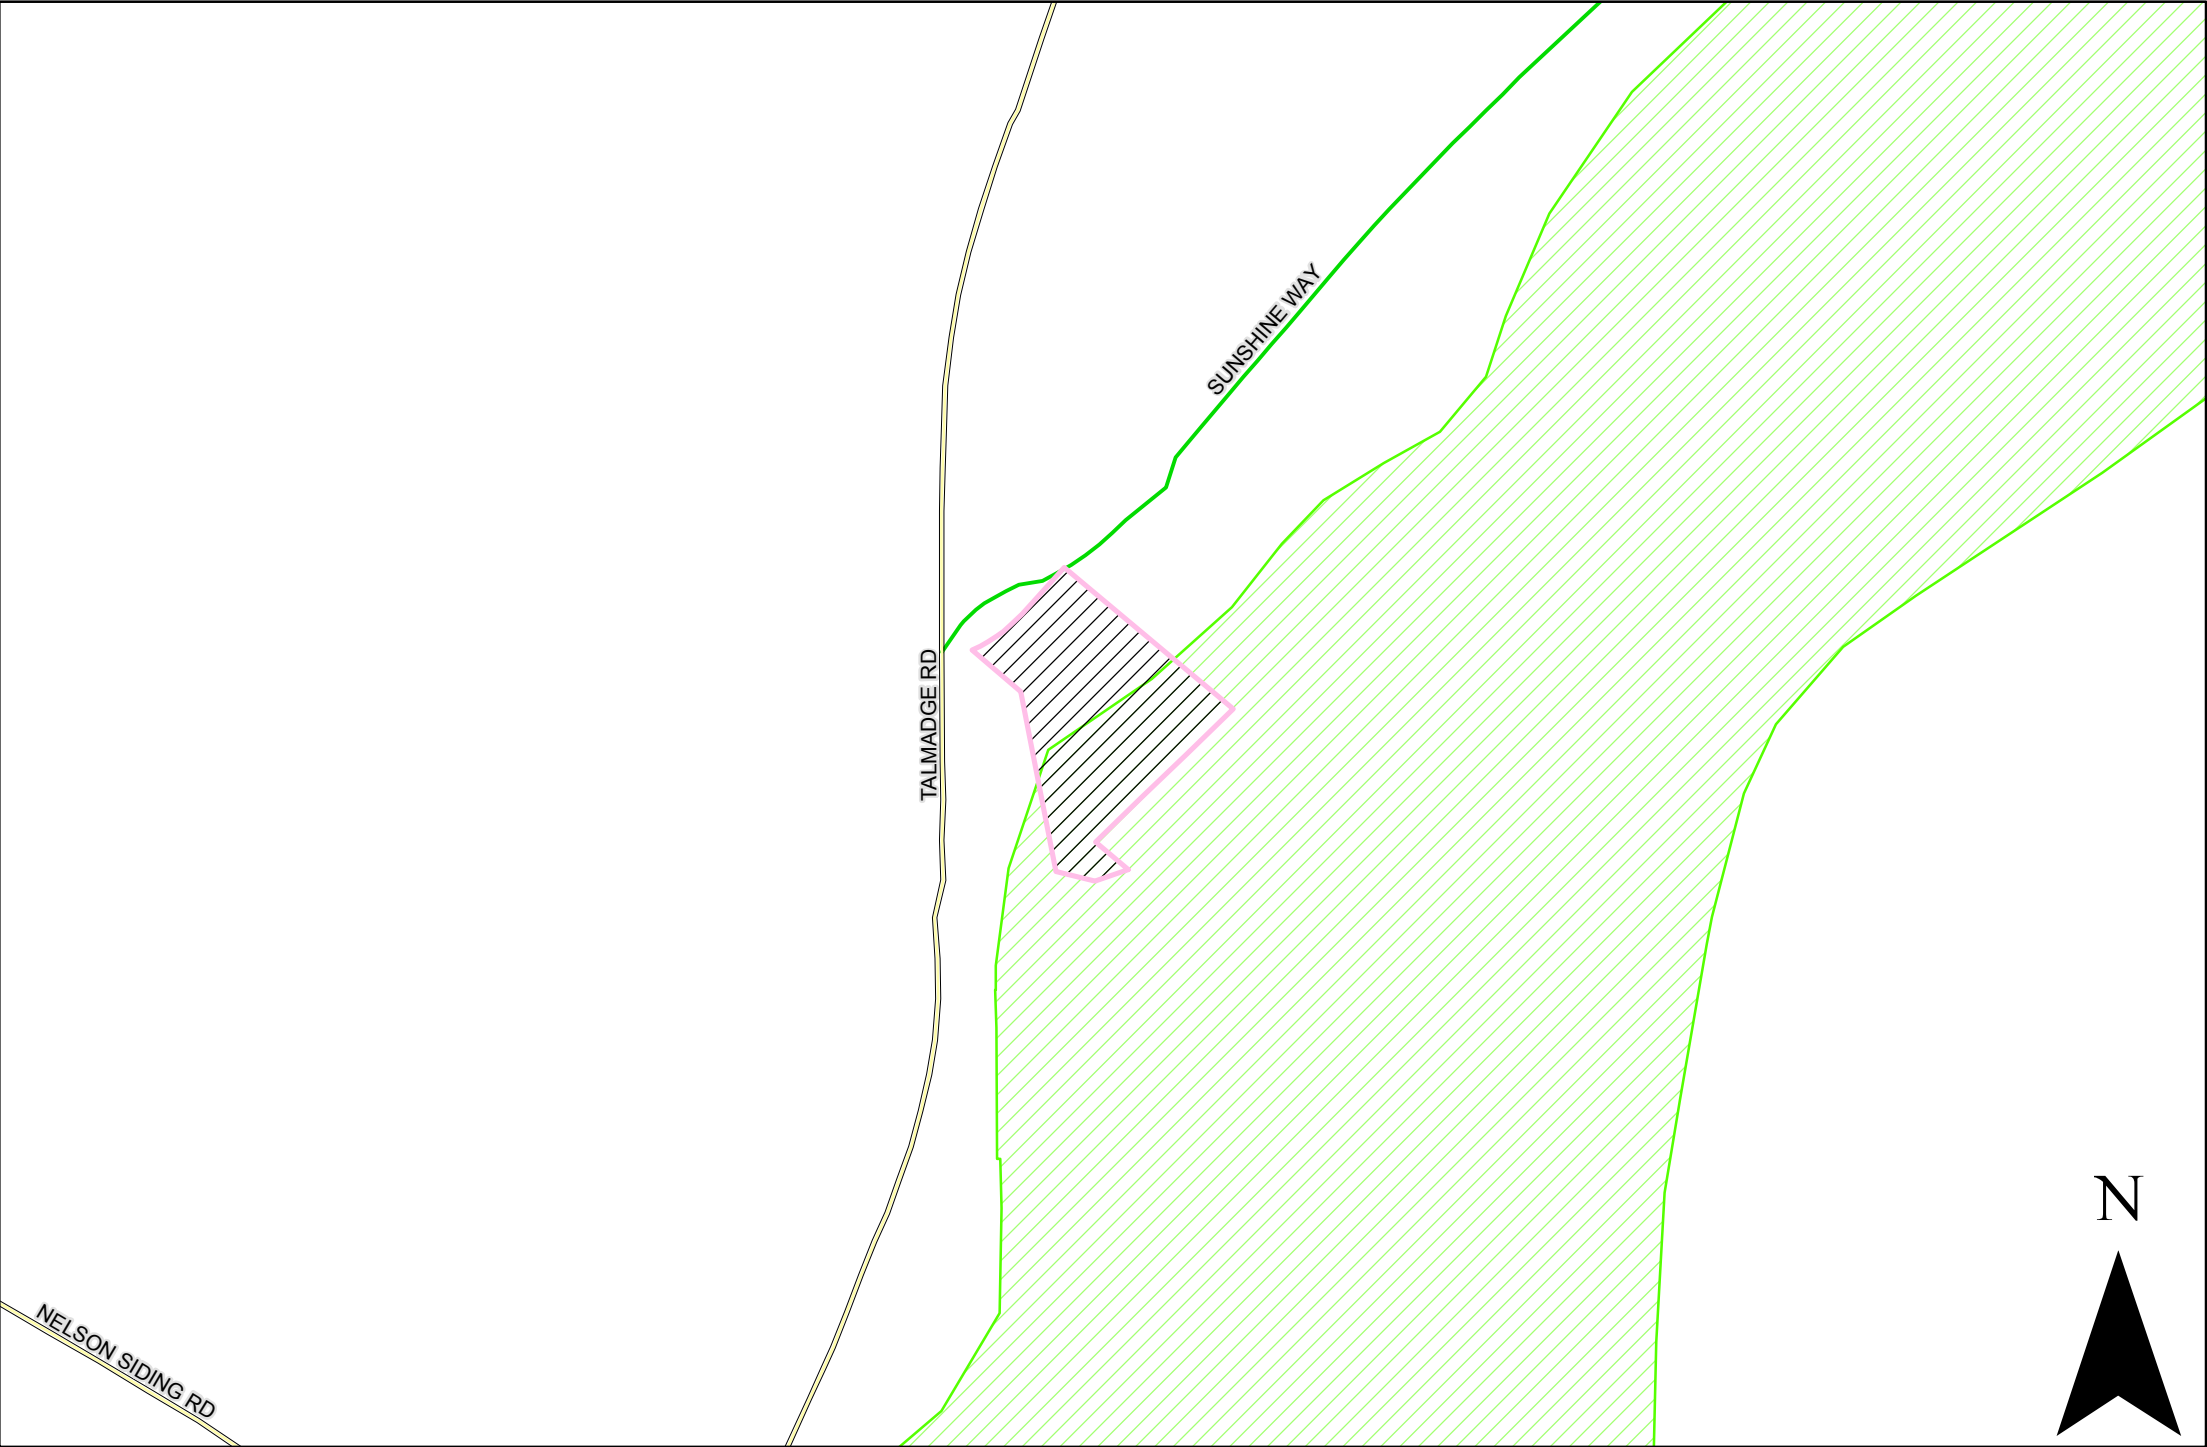

CB-18-00008 Ruth

1:2,500

Channel Migration Zones